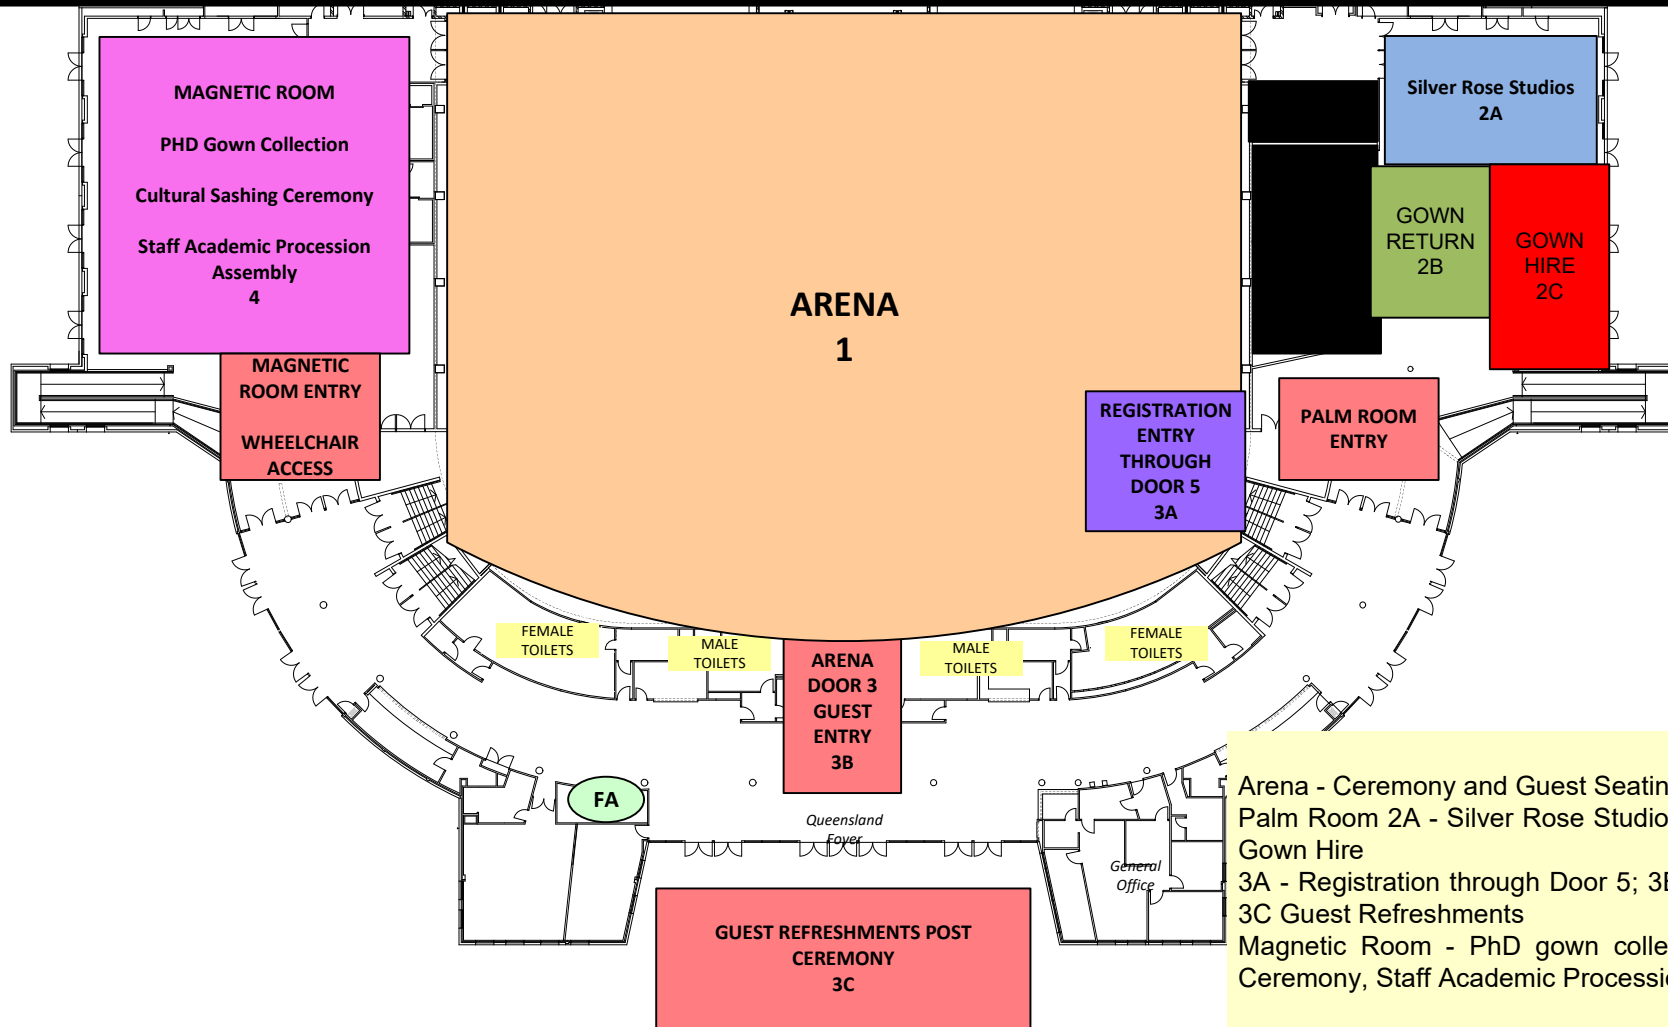

**THE VILLE
HOTEL &
CASINO**

**Townsville
Entertainment &
Convention Centre**

0m 5m

Arena - Ceremony and Guest Seating
 Palm Room 2A - Silver Rose Studios; 2B Gown Return; 2C
 Gown Hire
 3A - Registration through Door 5; 3B - Door 3 Guest Entry
 3C Guest Refreshments
 Magnetic Room - PhD gown collection, Cultural Sashing
 Ceremony, Staff Academic Procession Assembly