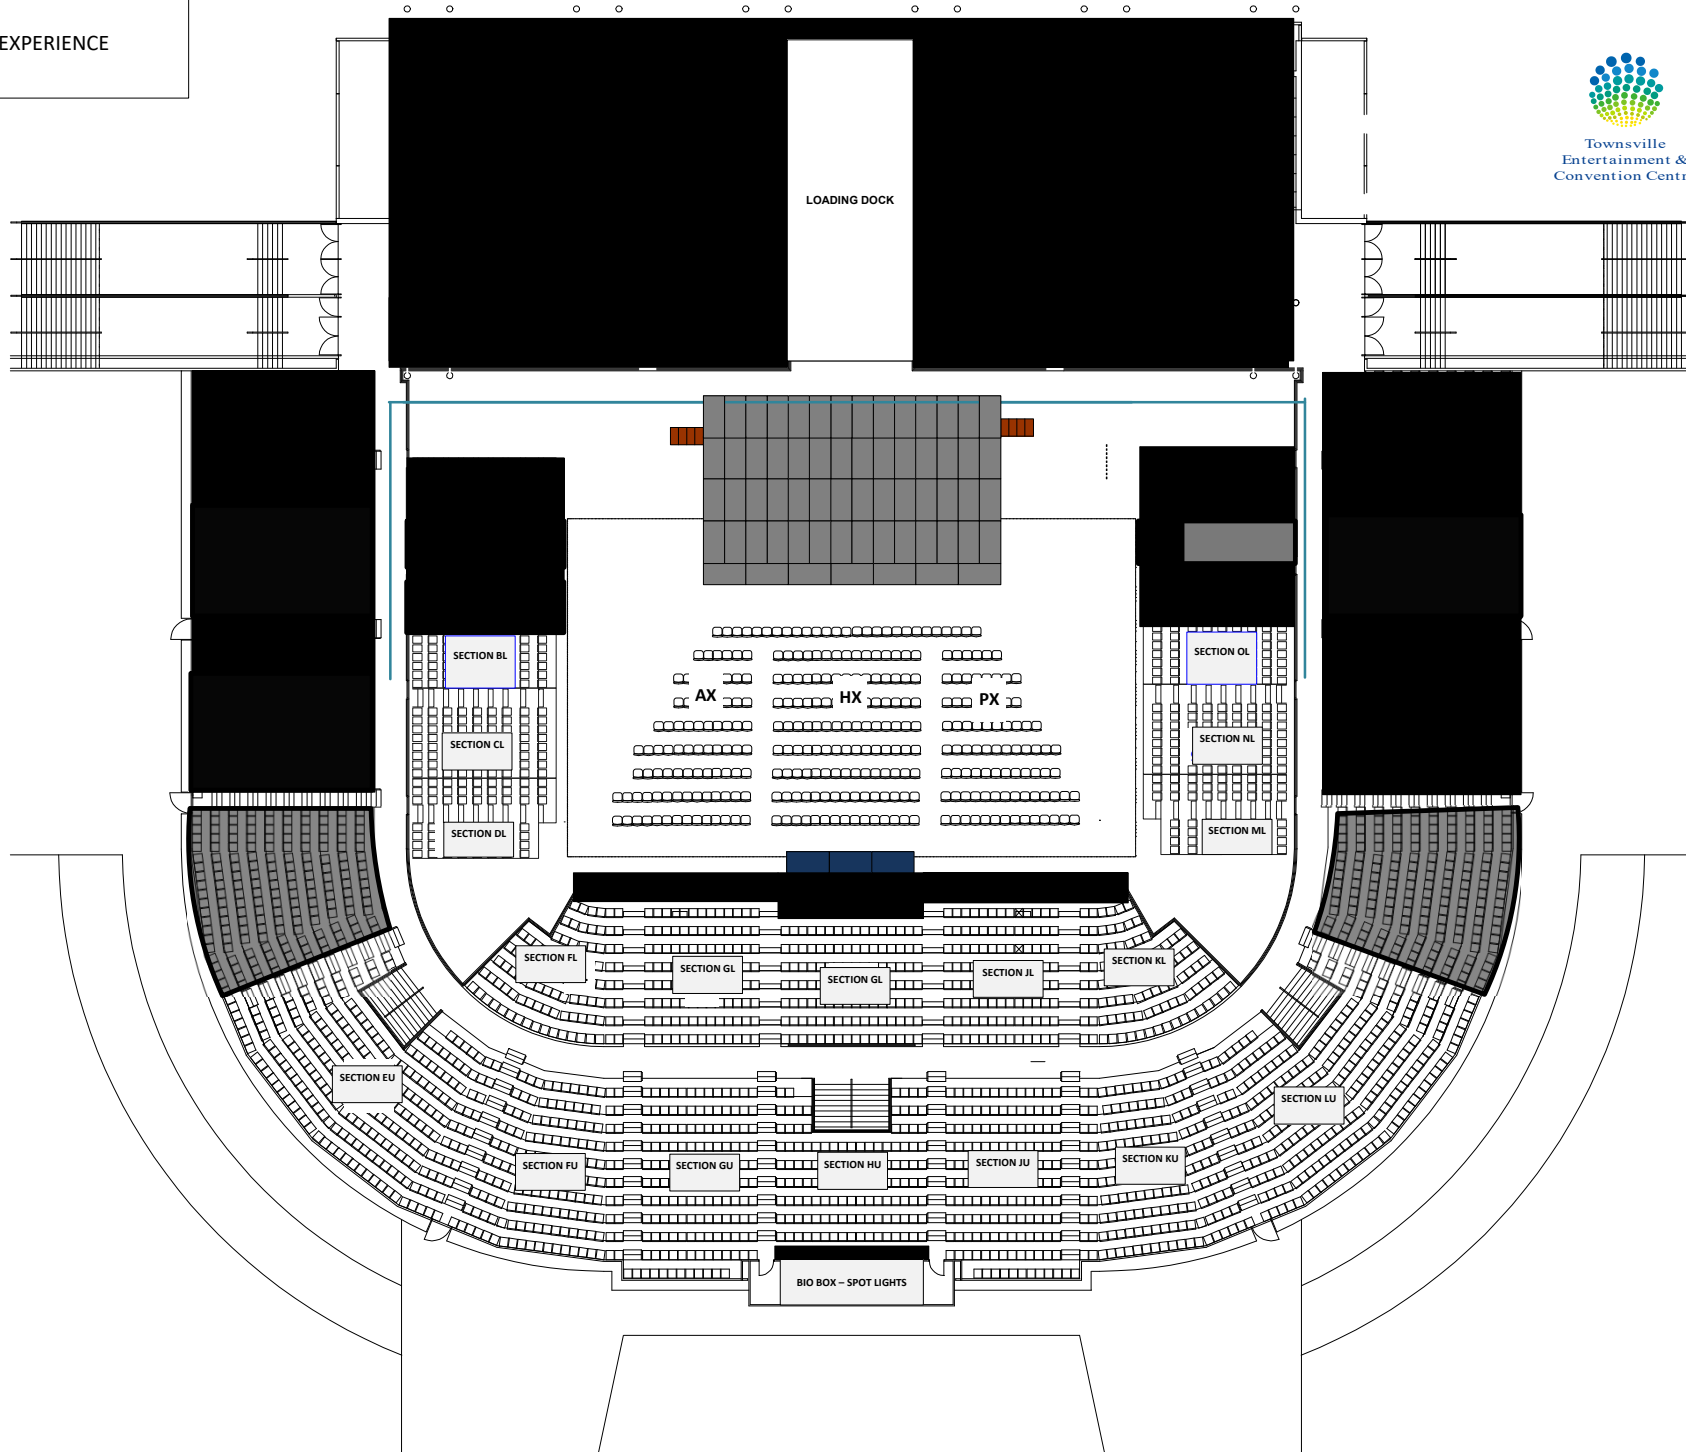

KILLER QUEEN EXPERIENCE

LOADING DOCK

SECTION BL

SECTION CL

SECTION DL

AX

HX

PX

SECTION OL

SECTION NL

SECTION ML

SECTION FL

SECTION GL

SECTION GL

SECTION JL

SECTION KL

SECTION EU

SECTION FU

SECTION GU

SECTION HU

SECTION JU

SECTION KU

SECTION LU

BIO BOX - SPOT LIGHTS