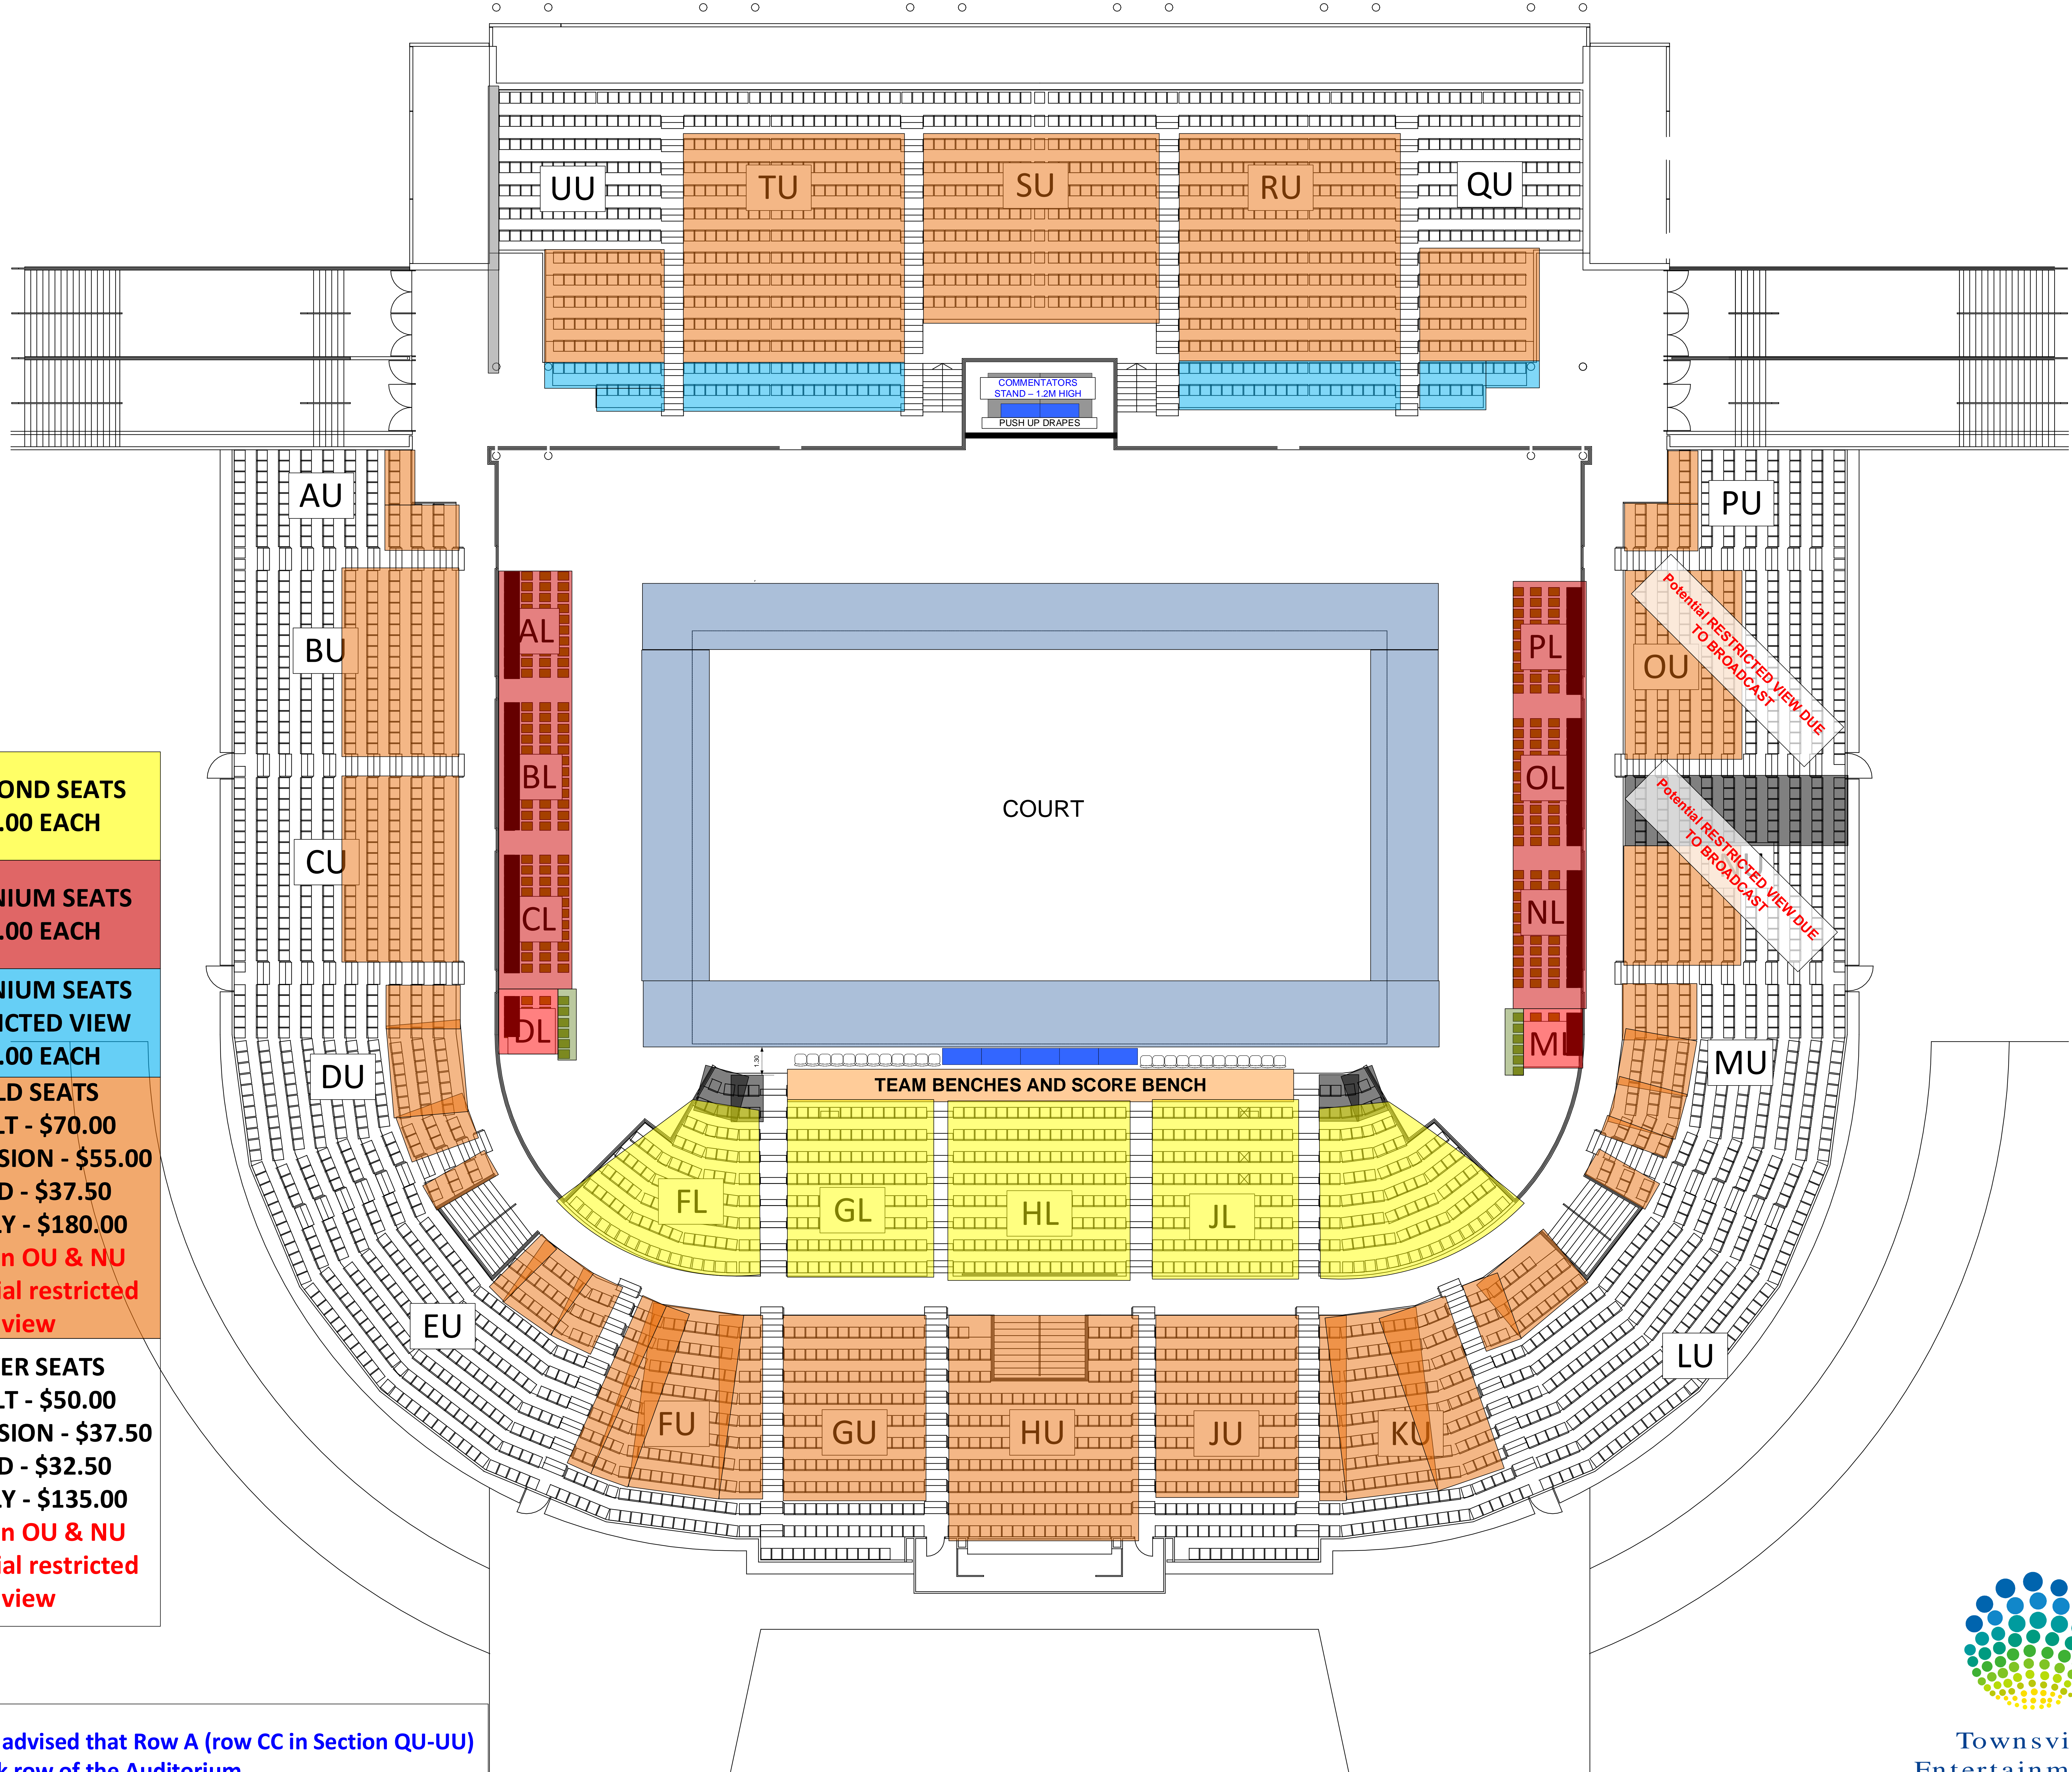

DIAMOND SEATS \$95.00 EACH
PLATINIUM SEATS \$85.00 EACH
PLATINIUM SEATS RESTRICTED VIEW \$85.00 EACH
GOLD SEATS ADULT - \$70.00 CONCESSION - \$55.00 CHILD - \$37.50 FAMILY - \$180.00 Section OU & NU potential restricted view
SILVER SEATS ADULT - \$50.00 CONCESSION - \$37.50 CHILD - \$32.50 FAMILY - \$135.00 Section OU & NU potential restricted view

Please be advised that Row A (row CC in Section QU-UU) is the back row of the Auditorium